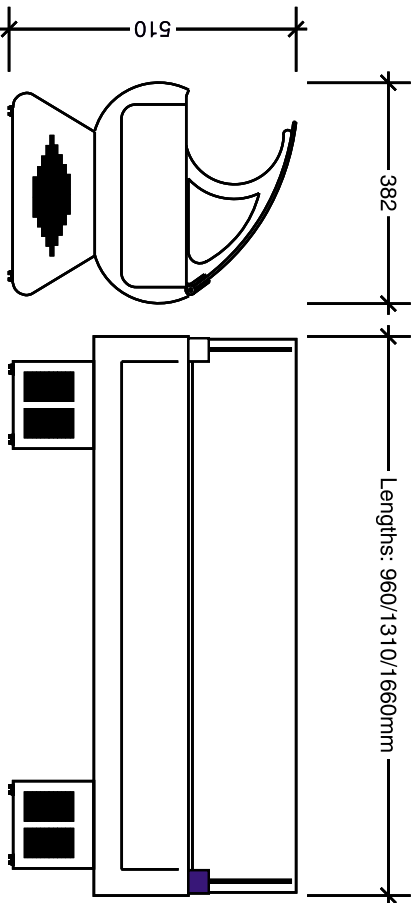

# TopPrep

TopPrep with Glass Screen	
TP960G	960mm
TP1310G	1310mm
TP1660G	1660mm

TopPrep with Hinged Lid	
TP960L	960mm
TP1310L	1310mm
TP1660L	1660mm

Assessories Bottle Rack

Due to our policy of continuous product improvement we reserve to alter specification without notice